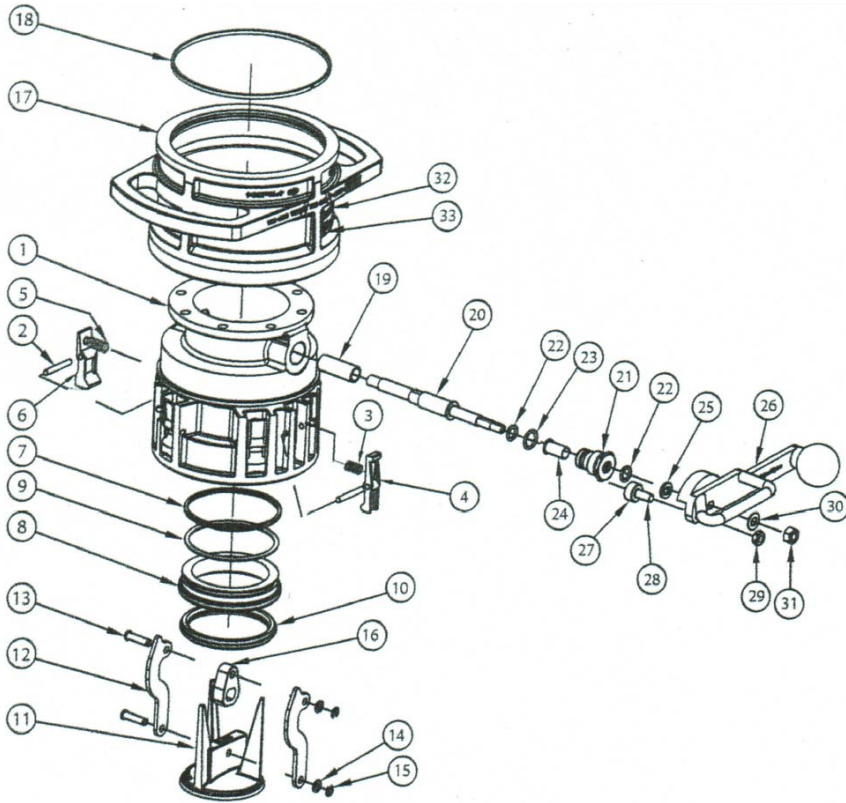

OPW 1004D3 Bottom Loading

		Qty	Part#(viton)	Part#(buna)	
#2	Spiral Pin	7	H31396M		* Part included in the repair kits.
#7	Wave Spring	1	H31091M		
#9	Cylinder O-Ring	1	H30217M	H30258M *	Repair Kit (viton) 1004D3SRK-0402
#10	Nose Seal	1	H30483M	H30482M *	Repair Kit (buna) 1004D3SRK-0402
#11	Poppet	1	D20069AH		
#22	Stuff Box O-Ring	2	H20175M	H20129M *	
#23	Stuff Box O-Ring	1	H31706M	H31705M *	
#24	Sleeve Bearing	1	H32163M *		
#26	Operating Handle	1	E20070EW		
#30	Belleville Disc Spring	1	H32158M *		